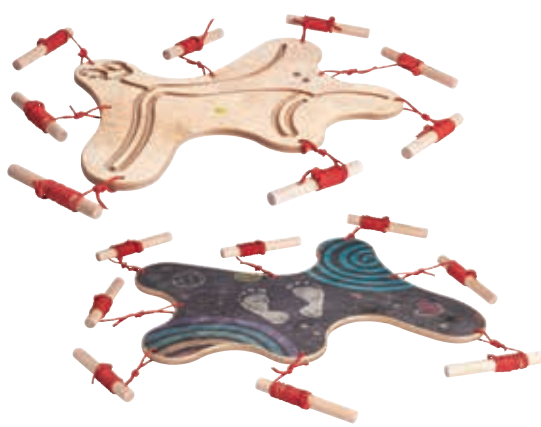

EDX63702 28 Pieces **\$257.45**

New

3+ yrs

Steps a Logs

These stepping logs enhance balance and coordination with ribbed, slip-resistant tops and adjustable rope connections for varying difficulty.

EDX63020 6 Pieces **\$205.95**

New

5+ yrs

Team Spirit

The Team Spirit balancing game controlled by attached strings. Encourages children to practice cooperation, coordination, and collaboration in a fun way. Includes 1 reversible board, 2 steel balls and instructions.

EZ44375 **\$399.95**

New

6+ yrs

Bounce Rackets

The rackets are designed to be held with both hands. Includes fluffy ball

BUIT477-3 Set of 3 **\$74.95**
BUIT477 **\$27.95**

New

6+ yrs

Twirl Stick

The Twirl Stick assists with hand-eye coordination, motor skills, and outdoor play.

BUIT479-6 Set of 6 **\$99.95**
BUIT479 **\$18.95**

New

3+ yrs

Small Jumping Rings

Designed for versatile play, these rings can be arranged in various patterns to create unique challenges.