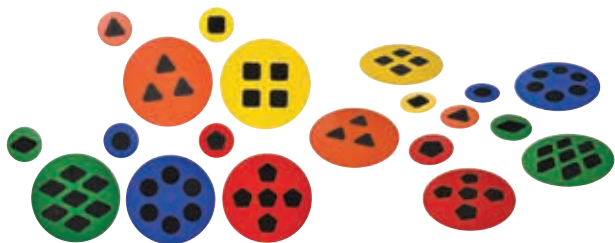

New

3+ yrs only at MTA

Blue Ribbon Feel and Tell Shape Tiles

Trace the shape on the small tiles and find the associated shaped-pattern on the large tiles. Five different colours. Small tile diameter 11cm and large tile diameter 29 cm.

BE40011 Set of 10 $72.45

New

18+ mths

Tactile Tangram Classroom Set

Tangrams with tactile surfaces for sensory learning are made from recycled plastic! Each piece of the tangram has a different tactile surface. Children explore and develop important problem-solving skills playing and learning with tangrams. Set includes: 35 pieces in 5 colours (7 tactile surfaces in each colour) and 15 double-sided activity cards (with 3 levels of difficulty).

EDX23502C Set of 35 $41.45

New

18+ mths only at MTA

Blue Ribbon Stacking Fraction Cups

Fill the wooden cups with fragments to complete the circle. Each cup has a full pie, one-halves, one-thirds, and quarters, which can be stacked into a tower. This resource helps develop quantitative and spatial skills and introduces children to early mathematics concepts. SIZE: 8.5 x 8.5 x 15 cm.

BE00534 $41.45

New

Junior Shape Dominoes

Our Junior Shape Dominoes are an ideal tactile mathematics resource for shape recognition, matching and sequencing. Made of polyester with a rubber backing. Measures: 21 (W) x 10 (H) cm.

SPP187 $113.45

New

3+ yrs

Colourful Inflatable Dice - 6 pc

Colourful Inflatable Dice in a Set of 6, colours may vary. When inflated they are approximately 21 x 21 cm.

GKIN089 Set of 6 $29.95

New

SAVE 14%

3+ yrs

Early Numeracy with Frogs and Bears

Count with Five Frogs on a Log and Ten Bears in the Bed. Includes: book, jumping frogs and two quality wooden counting products.

YD1224K $209.95