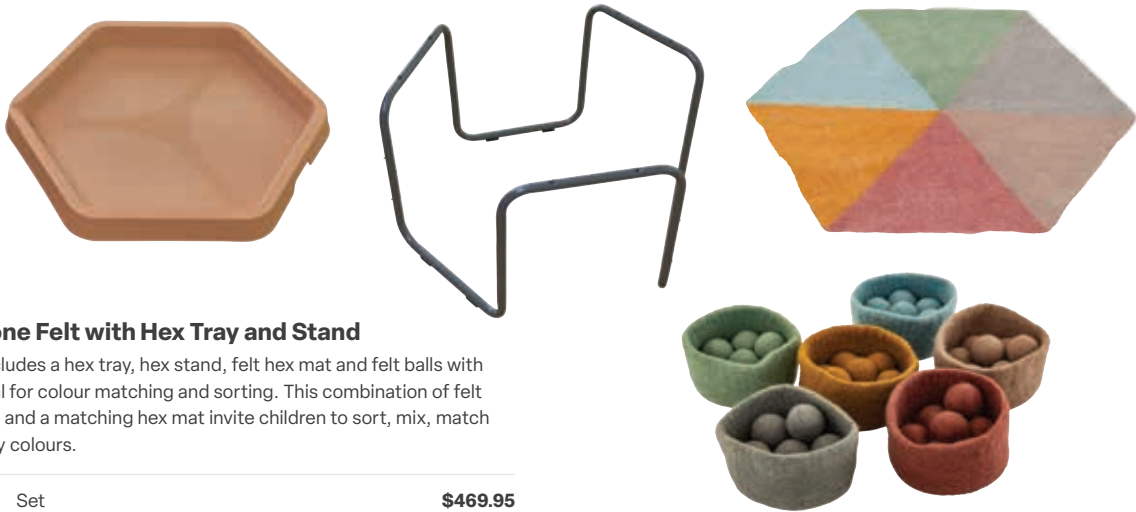

New

Earth Tone Felt with Hex Tray and Stand

This set includes a hex tray, hex stand, felt hex mat and felt balls with bowls. Ideal for colour matching and sorting. This combination of felt balls, bowl and a matching hex mat invite children to sort, mix, match and classify colours.

PAP963K Set **$469.95**
PAP963 Felt Mat **$119.95**

New