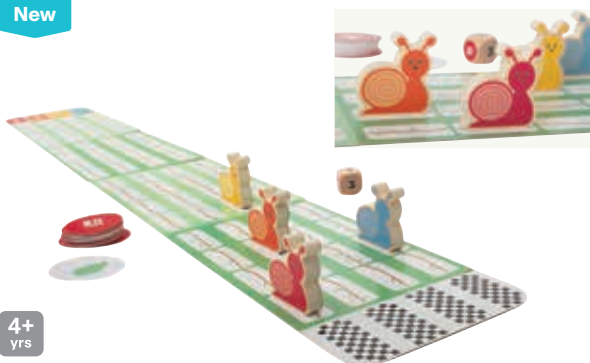

PlanToys - Pinball

Enjoy this classic Pinball Set! Pull the stick to shoot the ball up, try to hold the ball in play as long as you can and direct the ball through the obstacles. Create more challenges by adjusting the positions of windmills, wooden pegs and placing the rubber bands in various ways. Measures 38(W) x 57(H)cm.

PT4641

$109.95

New

4+ yrs

Snail Race

Which snail will win the race? Move forward leaf by leaf, but beware of cards that swap places or slow you down with brown leaves. This simple, fun board game boosts competitive challenge, number recognition, and strategic thinking.

BUIT496

$21.95