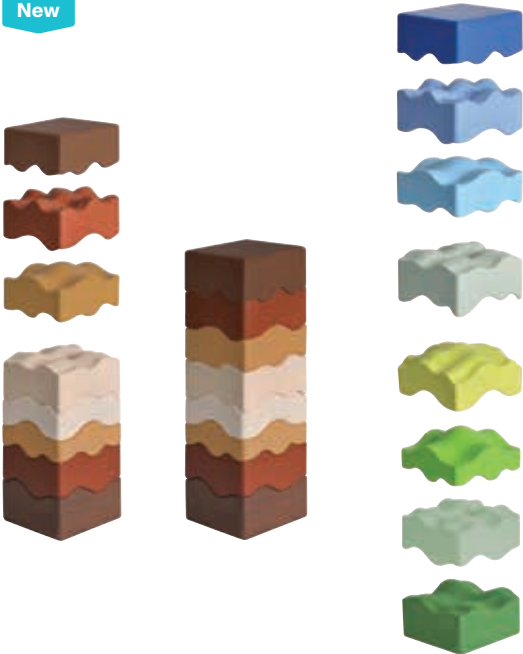

New

Rammed Earth Stacking Tower

This rammed tower puzzle is inspired by natural patterns created by rammed earth method in ancient building construction. Size: 6 (L) x 6 (W) x 20 (H) cm

- **BE00503** Natural **$61.95**
- **BE00504** Blue **$61.95**

New