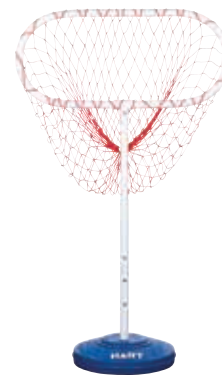

HART Throwing Disc Catcher

Can be used to catch flying discs, soft balls and bean bags. Net colour may vary. Height adjusts to three positions up to 1.53 m (H). Opening is 85 (W) x 31 (H) cm.

16-124

$86.95