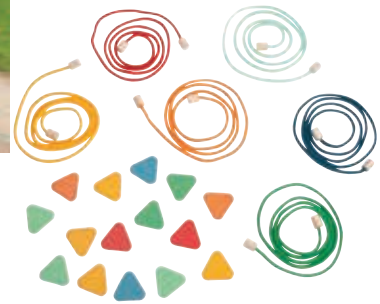

Small Jumping Rings

Designed for versatile play, these rings can be arranged in various patterns to create unique challenges.

GKIN98 10 Pieces **$19.95**

New