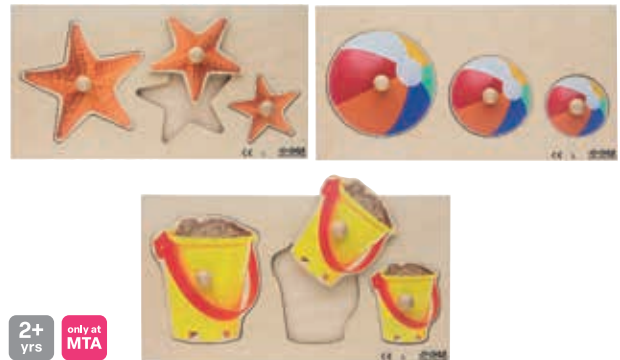

2+ yrs only at MTA

Rolf Size Sorting Puzzles

Set of 3 Beach themed Size Sorting Puzzle set will help children become more aware of colour. Easy-to-use knobs. Board sizes 25(W) x 12(H) cm.

RO304K	Set of 3	$97.95