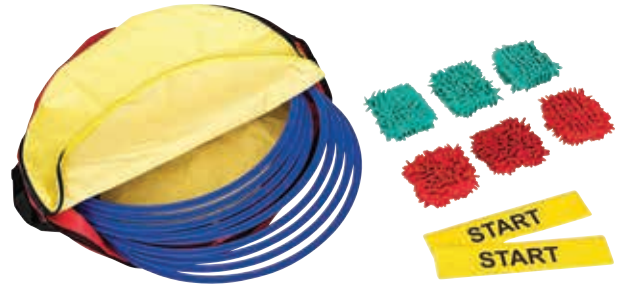

16-124

\$86.95

New

HART Rainbow Parachutes

Nylon parachutes with stitched handles and a porthole. Each come in a carry bag.

33-103	1.8 m	\$31.95
33-110	4 m	\$80.95
33-109	6 m	\$150.95
33-111	8 m	\$180.95

New