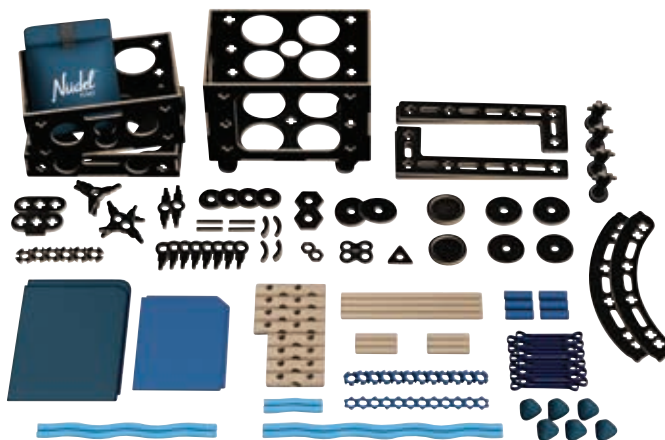

NK5 140 Pieces $1,799.95

New