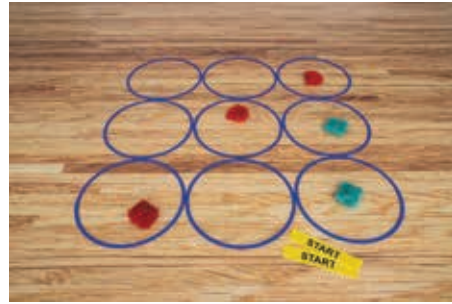

HART Relay Tic Tac Toe Kit

Kit includes: 9x HART Flat Hoops, 2x HART Shaggy Bean Bags, 2x HART Directional Markers and 1x HART Hoop Bag. Contents and colours may vary.

33-752	$119.95

New