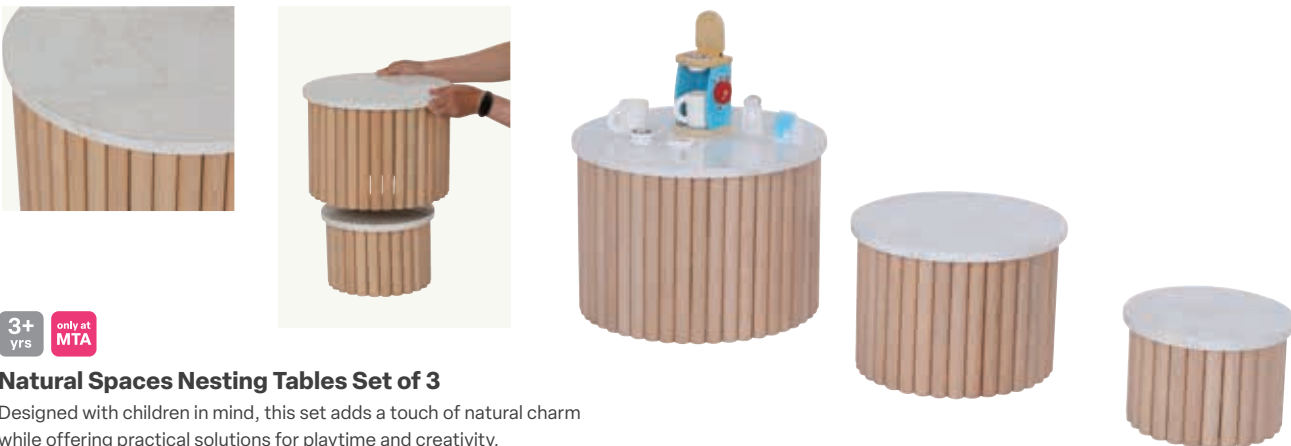

3+ yrs only at MTA

Natural Spaces Nesting Tables Set of 3

Designed with children in mind, this set adds a touch of natural charm while offering practical solutions for playtime and creativity.

MTA042	Set of 3	$799.95