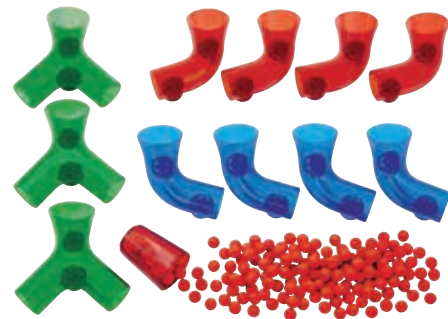

CONEXPSP 64 Pieces **\$149.95**

New

6+ yrs 

Magnetic Puzzle Cube

This magnetic puzzle cube is great for fine motor skills and logical thinking. Comes with activity cards.

GKIN13 7 Pieces **\$39.95**

New

3+ yrs 