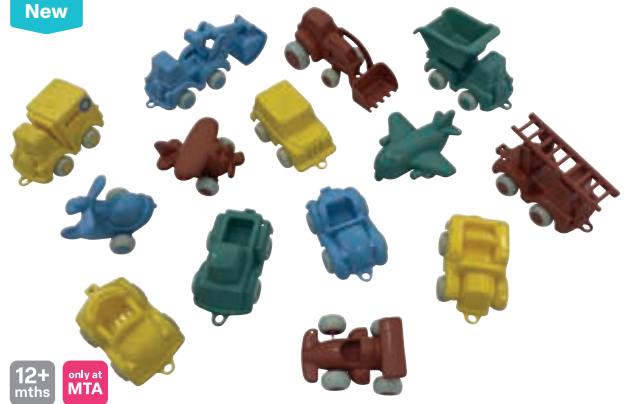

12+ mths only at MTA

Viking Toys Reline Mini Chubbies

Assorted vehicle shapes in vibrant colours. Non toxic dyes. Crafted from 100% recycled plastic.

VP31129

$139.95

New