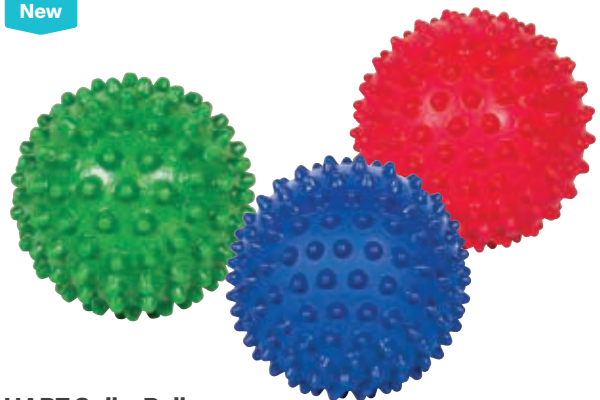

33-245

\$19.95

New

HART High Bounce Balls

Firm, dual coloured rubber balls. Terrific for playground games like handball. Size: 6 cm (Dia.).

33-264 Purple & Yellow

\$3.95

33-275 Red & Blue

\$3.95

New

HART Spike Balls

Durable, inflatable balls with firm spikey feel. Colours may vary.

33-241 10 cm

\$6.45

33-240 15 cm

\$8.95