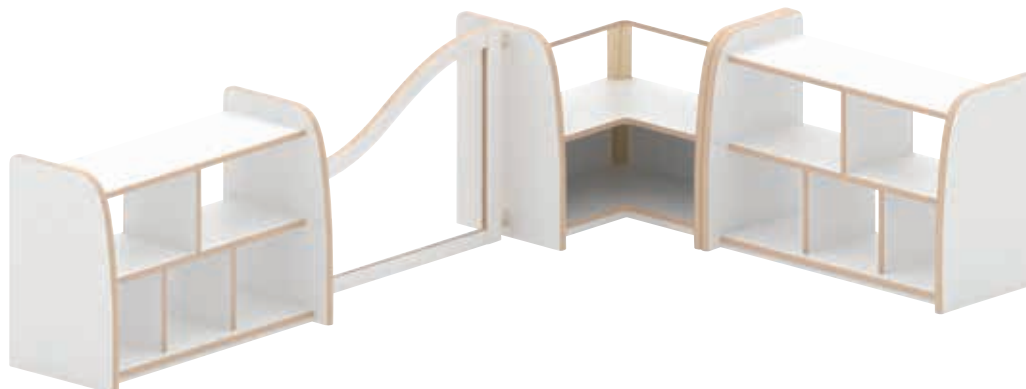

SafeSpace Stackable Toddler Chair with Harness

This stackable chair features a three-point harness. Seat height: 20 cm (H).

SST1026M

\$139.95

SafeSpace Toddler Stool

Excellent for any early years classroom. It features a flat top and base in easy to clean white laminate. Size: 28 (dia.) x 16.5 (H) cm.

SafeSpace Toddler Round Table

Size: 80 (dia.) x 35 (H) cm.

SST213W White

\$348.45

New

SafeSpace Toddler Group Table

Size: 105 (L) x 35 (H) cm.

SST210W White

\$368.95

New

SafeSpace Toddler Square Table

Size: 80 (L) x 80 (W) x 35 (H).

SST212W White

\$348.45

New

SafeSpace Corner Furniture Set

A flexible kit of furniture for toddlers which feature sturdy plywood construction and curved corners for safety. Kit includes 2 x Open-Back Cabinets, 1 x Corner Cabinet, and 1 x Curved Divider.

SST3030WK White - Set of 4