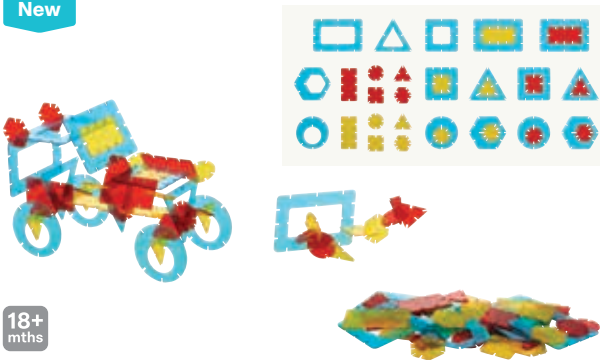

Makedo Starter and Accessories

Crafted for ease and effectiveness, this set provides everything you need to begin your cardboard crafting adventures immediately. The box contains the indispensable Mini-Tool, expertly designed for straightforward use and precise cutting.

- **MADO08** Starter Set - 36 Pieces **$14.95**
- **MADO04** Safe-Saw **$14.95**
- **MADO05** Scru-Driver **$12.95**
- **MADO06** Fold-Roller **$14.95**
- **MADO07** Scru-Combo - 160 Pieces **$26.95**

New

18+ mths

Interlocking Geo Shapes

The Interlocking Geo Shapes Set strengthens fine motor skills and introduces geometric shapes. With 10 shapes in 3 colours, 80 pieces, and 12 activity cards, children can follow guides or create unique designs. Includes additional online activities.

EDX50132 80 Pieces **$51.45**

New