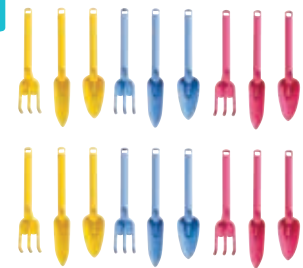

EDX66110K KIT	\$379.95
EDX66107 Stand Only	\$154.45
EDX66109 Tray & Clear Lid Only	\$278.45

New

18+ mths

Garden Tool Set

Garden Tool Set is made from durable plastic, each tool is sized for small hands. The set features a hand held trowel for digging, a rake for cultivating soil, and hand held shovel, these come in two different sizes and one bucket.

EDX66460 Set of 7	\$61.95
--------------------------	----------------

New

18+ mths

Junior Garden Tool Set

Encouraging hands-on learning with the Junior Garden Tool Set an ideal way to introduce children to the joys of gardening. Set includes 2 sets of 3 tools in 3 colours. Tools include hand rakes, trowels, and transplant trowels. Transplant trowel is 20.5 (L) cm.