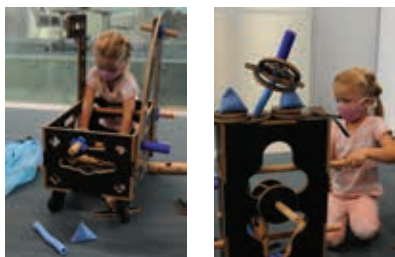

New

3+ yrs only at MTA

Nüdel Rover

Nüdel Rover is a more compact and transportable variant of the original. High-quality, strong 140 Versatile Play Pieces in a compact, transportable kart. Durable, safe, non-toxic, and easy to maintain for years of creative use. Packing takes only a few minutes. Fits practically anywhere and is quite tiny. In closets, corridors, and moves through regular doors. So many possibilities at your fingertips to create; such as the a Robot, Excavator, Truck Trailer, Obstacle Course and even a Restaurant display.