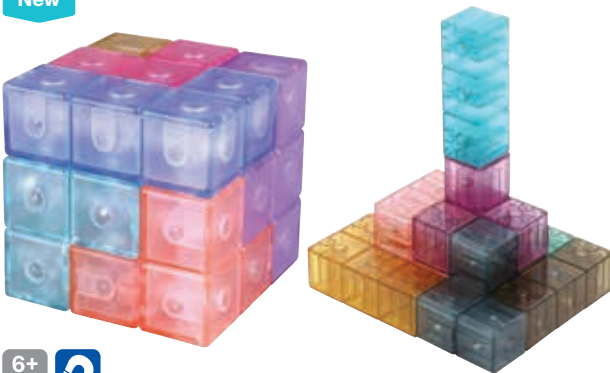

Connetix Pastel Starter Pack

Featuring a variety of small and large squares, as well as equilateral, isosceles and right-angled triangles in our unique earthy pastel colours, the 64 Piece Pastel Starter Pack offers limitless play potential. Illustrated toys not included.

CONEXPSP 64 Pieces **$149.95**

New

6+ yrs

Magnetic Puzzle Cube

This magnetic puzzle cube is great for fine motor skills and logical thinking. Comes with activity cards.

GKIN13 7 Pieces **$39.95**

New