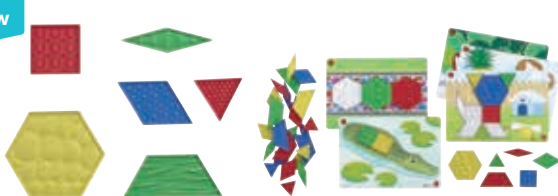

Pin and Peg Board Kit

Support fine motor skills development. Our Pin Board measures 26 (L) x 18 (W) x 1.5 (H) cm and the pegs come in 3 different sizes: 2, 1.5 and 1cm diameter. Our Peg Board measures 15 (L) x 15 (W) cm and comes with coloured laces and pegs.

TEB6363K Set of 2

$39.95

New

18+ mths

Sensory Pattern Blocks

Each of the 6 pattern block shapes features a different tactile texture. Comes with 12 double-sided activity cards that encourage students to learn about shape. 40 pieces in 4 colours.

EDX22066 52 pc

$51.45

New