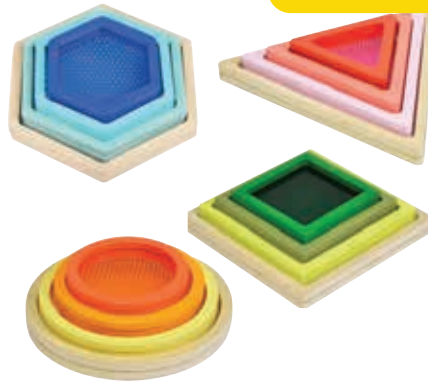

Spinny Pins

Colourful discs that spin onto a reversible base. Drop them onto the corkscrew pole.

FA248-1

\$51.45

New

18+ mths only at MTA

Discovery Shape Discs

Blue Ribbon set features geometric frames with prints showing bounce, dissolve, fly in, and pinwheel effects. Rotate layers to customize animations, teaching sequencing and shapes.