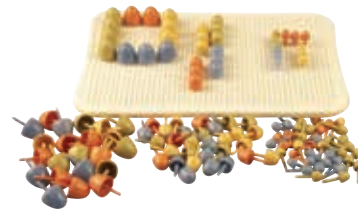

Blue Ribbon Balance Baker

Balancing play by sharing pieces of cake on left and right hands of the baker, the physics governing the movement will intrigue and amaze. Measures: 9.5 x 28 x 25.5 cm.

BE34708

$51.45

New