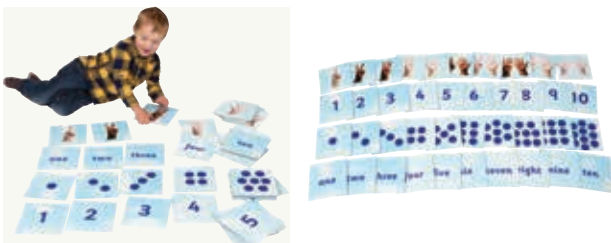

Early Years Bumper Maths Set

Our Bumper Maths Set includes: a set of 5 measuring snakes, each in an exact length of 50, 40, 30, 20 and 10cm and comes with teaching notes. Also included are 8 x Colour matching 2-piece puzzles, 8 x Number matching 2-piece puzzles, 8 x 2D shapes 2-piece puzzles, 8 x 3D shapes 2-piece puzzles, 6 x Ordinal Numbers 3-piece puzzles and 6 x Fractions 3-piece puzzles.

SPP192

Set of 49

$308.95

New

3+ yrs

Number Matching Tiles

Forty tiles of 16 x 16 cm are included in our Number Matching Tiles Set. 10 tiles with number words, 10 with dots, 10 with numerals and another ten tiles that represent counting on fingers! What a fantastic tactile resource for young children and educators.

SPP189

40 pc

$175.45

New