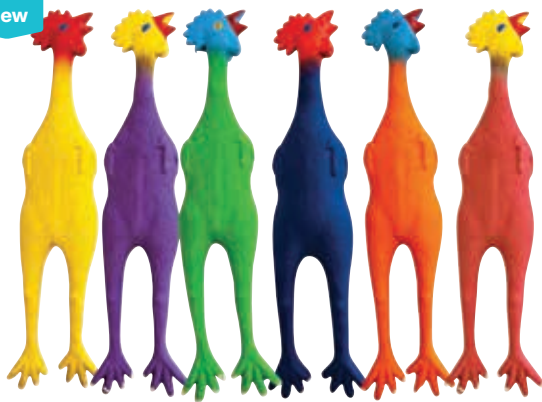

33-138

\$36.95

New

HART Scoop Ball Set

Set includes: 2x moulded plastic scoops 41 cm (L) and 1x Wiffle Ball 8.5 cm (Dia.). Colours may vary.

16-160

\$11.95

New